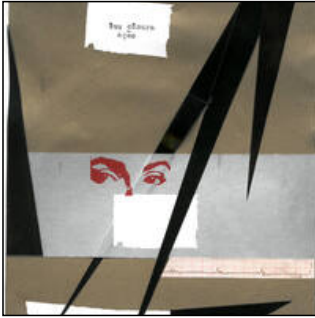

"Look Into The Camera"
de José Rosinhas

colagem > 210 x 148 mm
2020

QC.2020.421.0071 PRJ 001

QC.2020.421.0072 PRJ 001