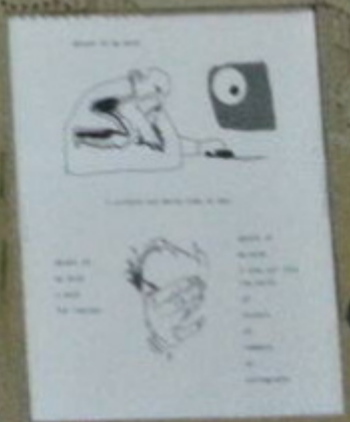

FRAGIL FRAGIL FRAGIL

FRAGIL

GIL

FRAG

FRAG