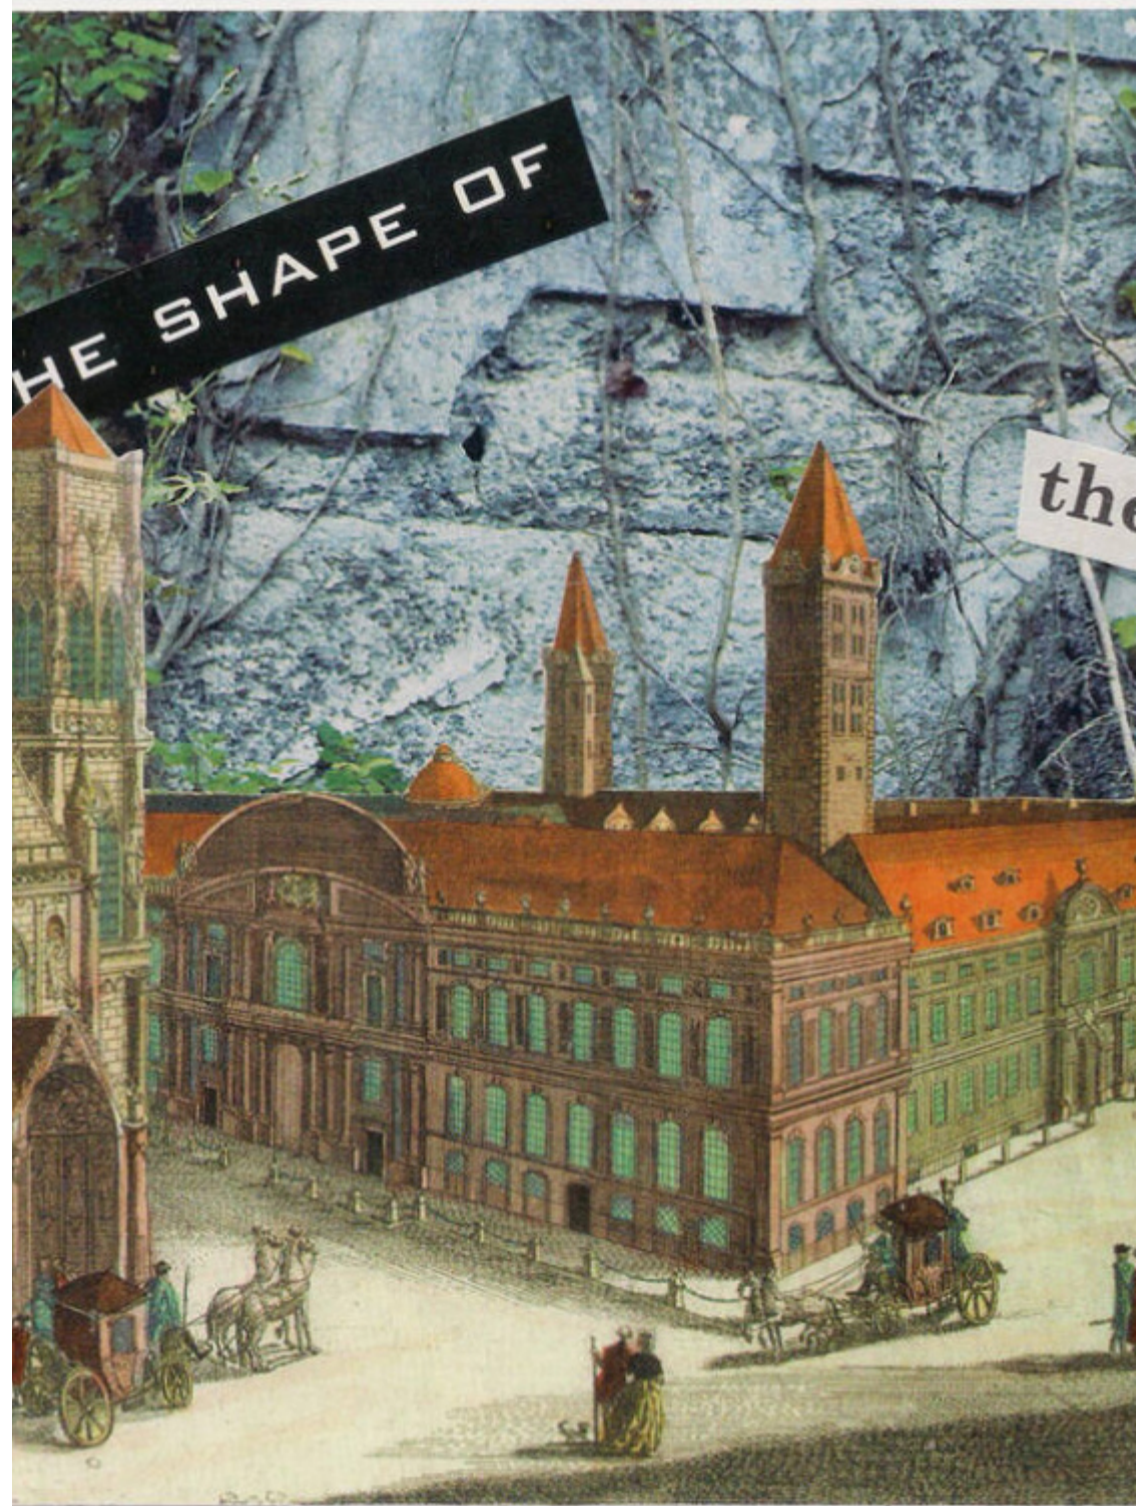

THE SHAPE OF THE CITY ; PROJECT ACROSS THE WORLD

de Marta Canals
colagem » 150 x 210 mm
colagem » 150 x 210 mm
envelope » 176 x 250 mm
2021

THE SHAPE OF

the City

Van
vola
de re
abay
pols
deut
Sineb
mark
Amste
A brus
Sils ves
17 sur