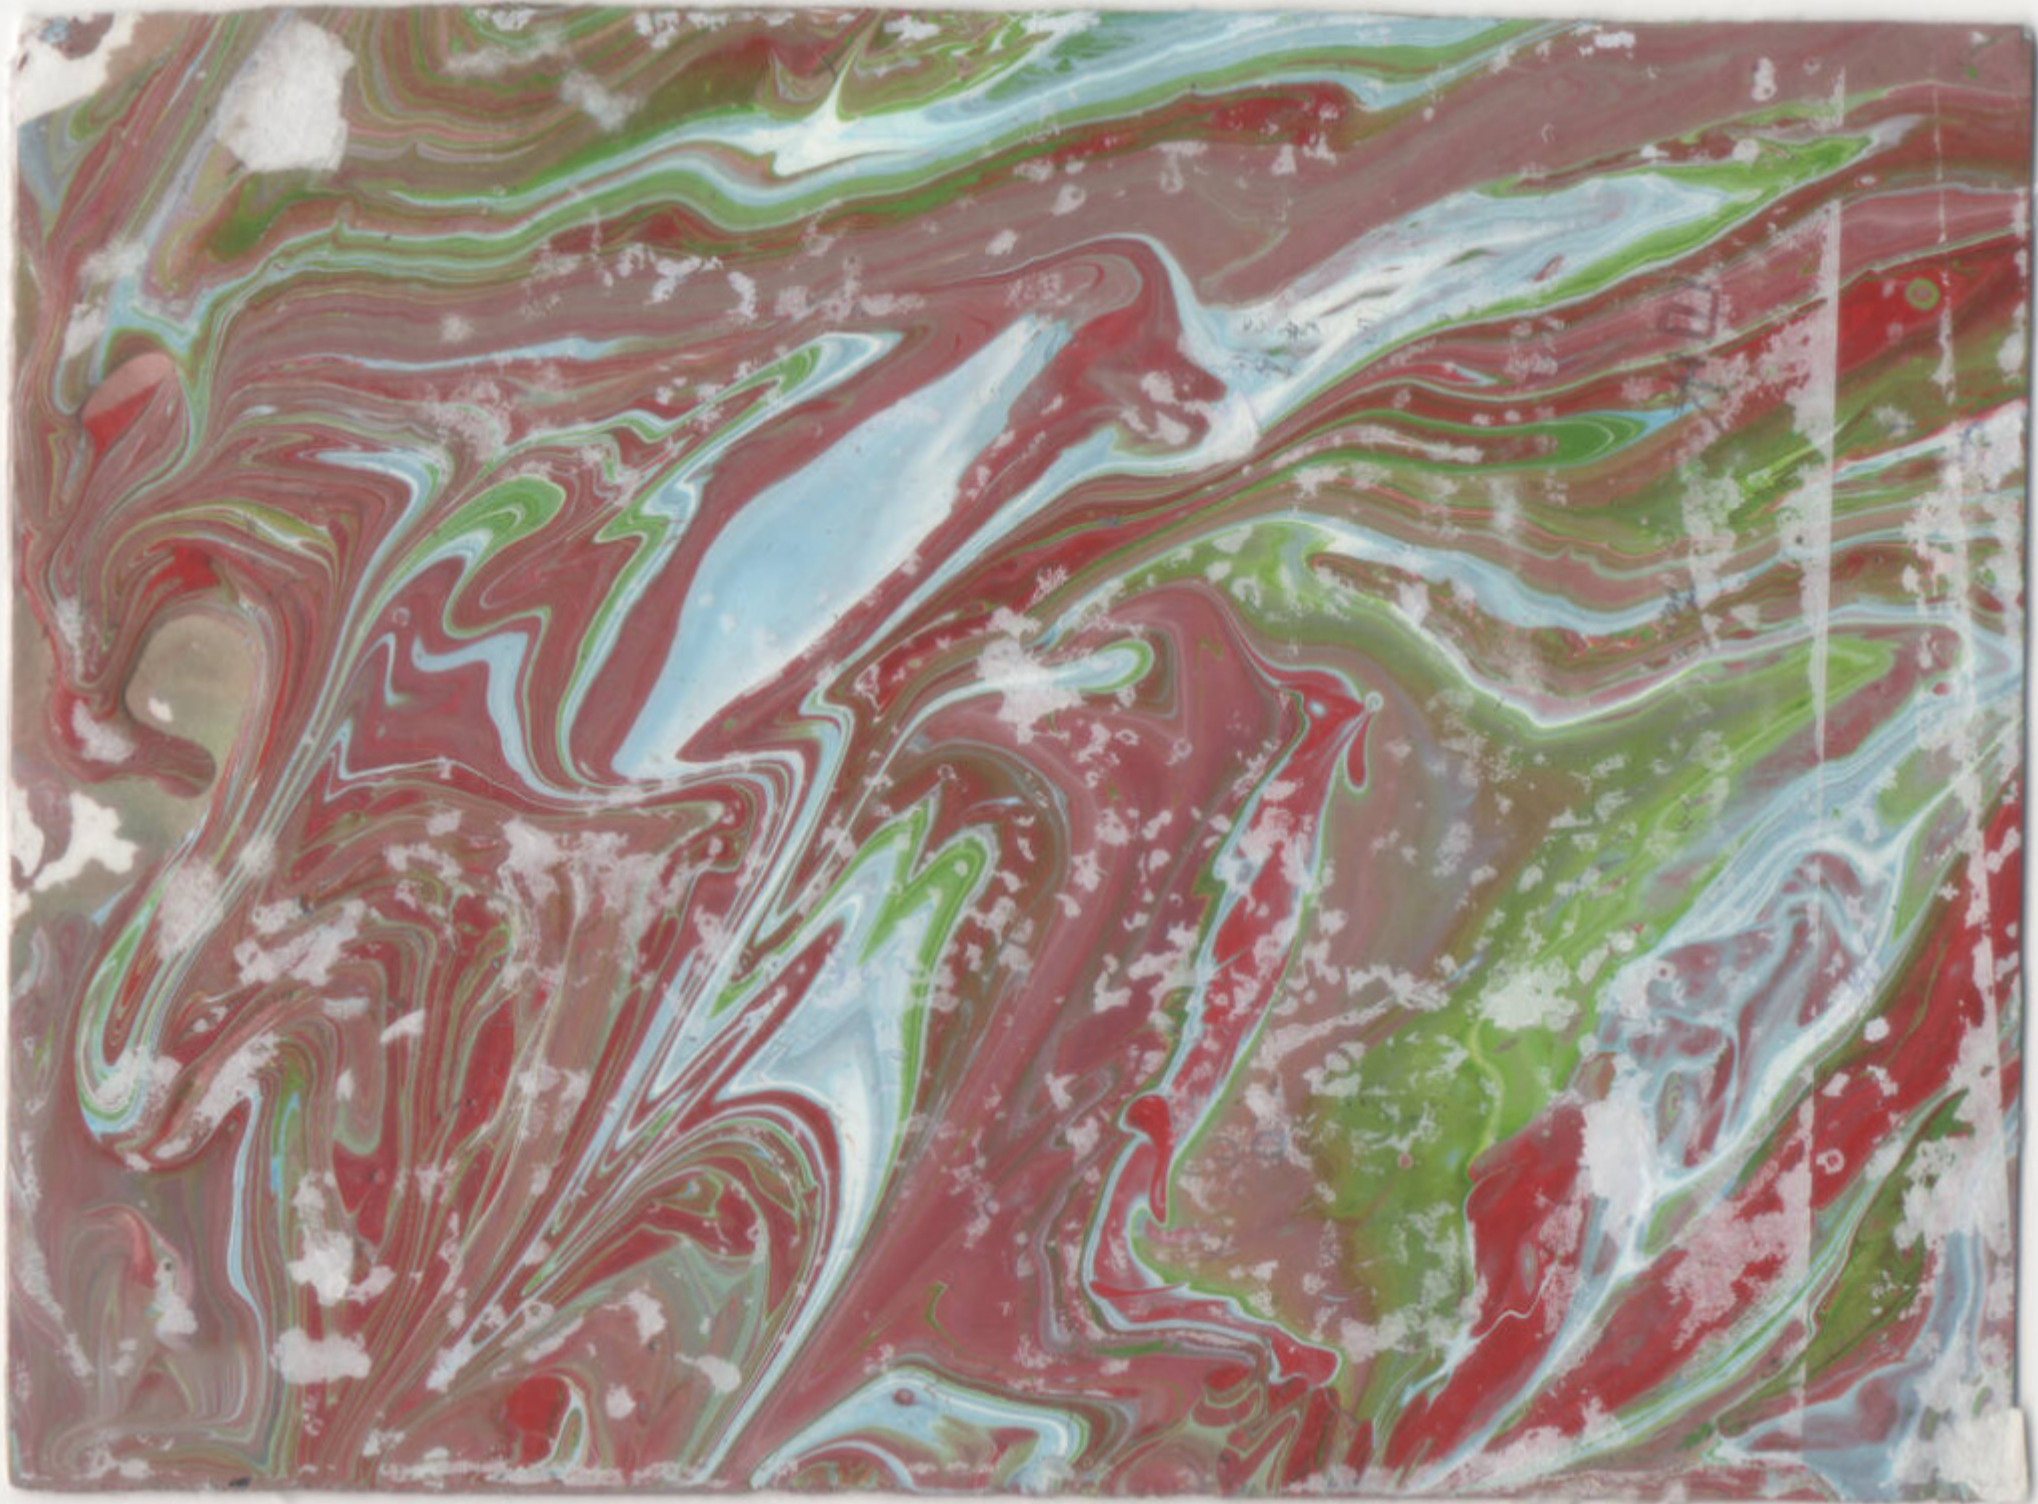

untitled

by Luqman Rosnan
enamel on paper » 105 x 143 mm
2024

From:
LUQMAN Rosnan

POSTCARD

Address:
No. 21 Jalan 2/17,
Bandar Tasik Puteri,
48000 Rawang,
MALAYSIA.

Email:
Seni.halus2020@gmail.com

TO:
'LET'S PLAY'
Quinta da Cruz
Contemporary Art Center
#Vamosajogo, São Salvador
Road 3510-784 São
Salvador, Viseu,
PORTUGAL.